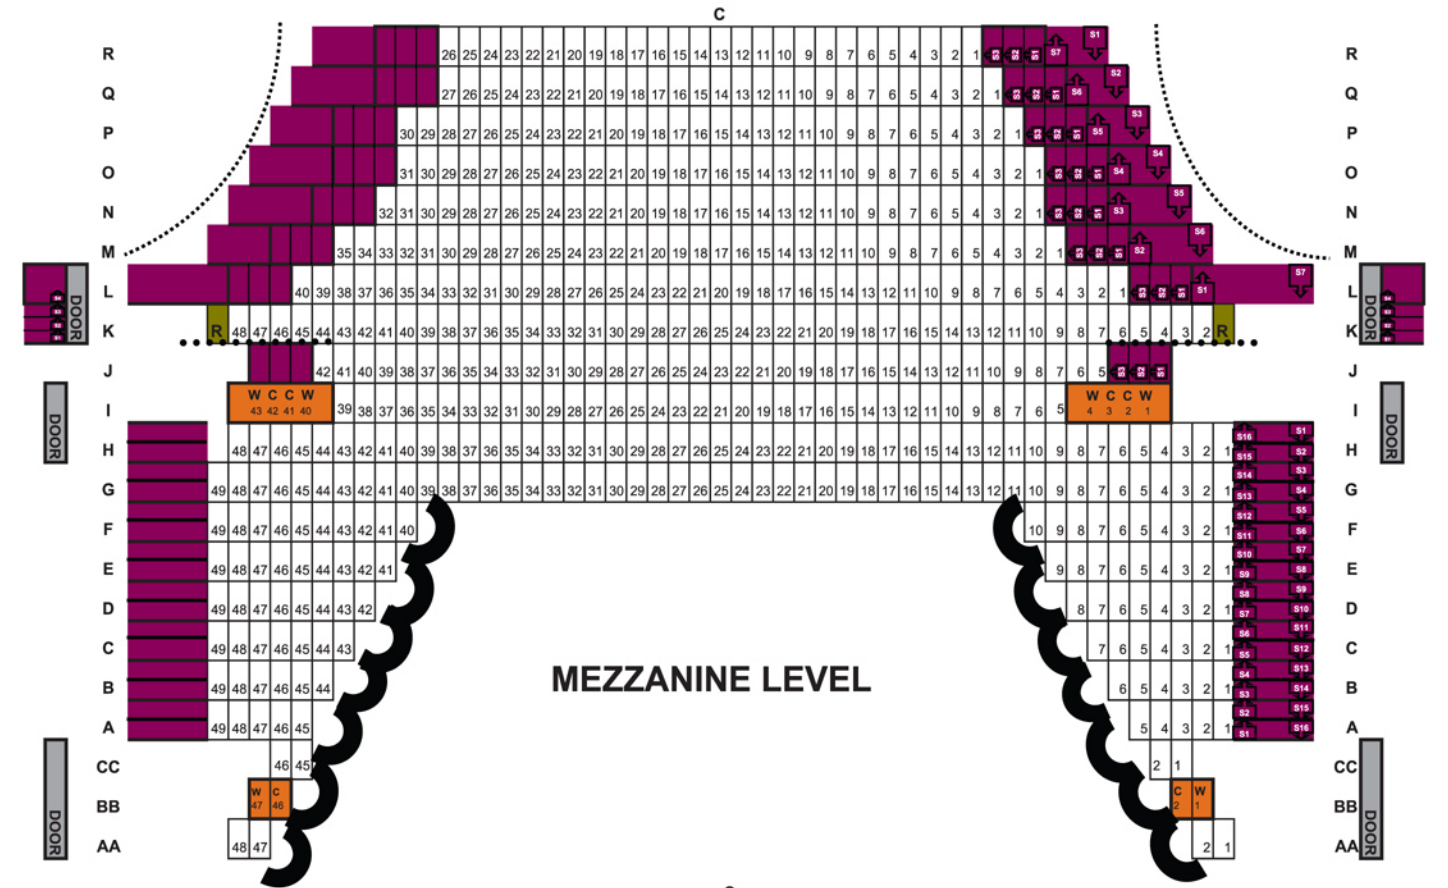

- SPECIAL CODES**
- R = Removable Arm Seating
 - V = Visually Impaired Seating
 - M = Limited Mobility Seating
- Stairs
 - Accessibility seating area

MEZZANINE LEVEL

BALCONY LEVEL

Mary W. Sommervold Hall

Experience Your Washington Pavilion