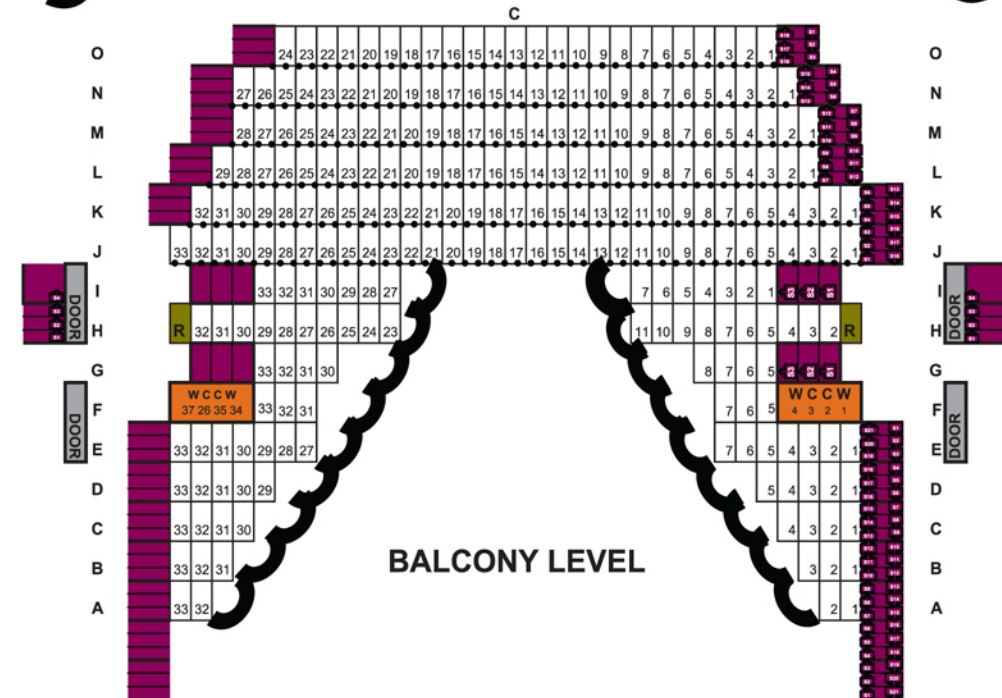

- SPECIAL CODES**
- R = Removable Arm Seating
 - V = Visually Impaired Seating
 - M = Limited Mobility Seating
- Stairs
 - Accessibility seating area

MEZZANINE LEVEL

BALCONY LEVEL

Mary W. Sommervold Hall